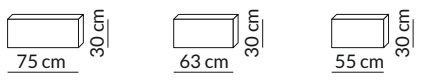

- [Armrest
- P Pouf
- PD Decorative pillow
- z Manual headrest
- III Goose feathers 70% and Silicone blend 30%

*The back cushions in Nzz don't have the same dimensions and can be placed as shown in the picture.

PD417III30x75 PD540III30x63 PD539III30x55